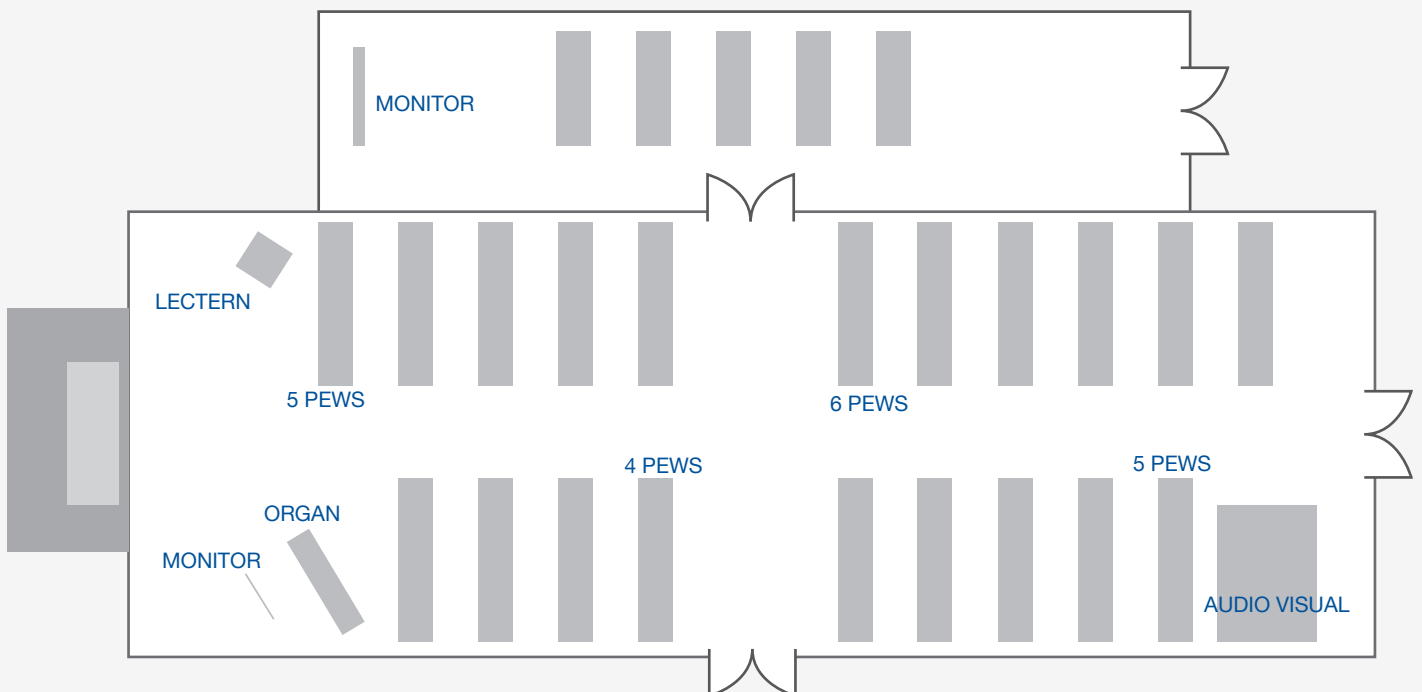

12 Military Road, Matraville NSW 2036

T | (02) 9661 5655
F | (02) 9311 3654
E | enquiries@esmp.net.au

www.esmp.net.au