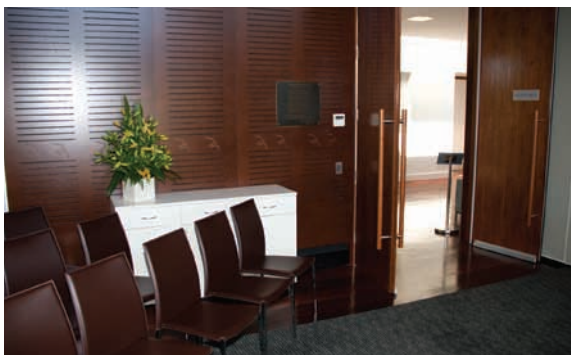

MEMORIAL CENTRE

The Eastern Suburbs Memorial Centre provides families and their friends with a spacious, modern and comfortable setting to gather and celebrate the life of their loved one after the funeral service.

Our condolence rooms can be divided into three sound-proof sections to meet the diverse needs of all family gatherings of any size up to 300 people.

The professional on-site catering services offer a variety of catering menus which can be altered to each family's preferences.

The Memorial Centre Management can arrange music and audio visual equipment, chairs, tables and other furnishings as required.

Families, friends and visitors to the Park can also meet and relax at our on-site café facilities. This provides a wide selection of popular food, tea, coffee and other beverages, served in comfortable indoor/outdoor settings and are also available for take-away.

Florist

The on-site florist is located in the Memorial centre where visitors can select from a large variety of beautiful fresh flowers or order arrangements specific to their needs.

Café

The café provides a wide section of popular food, tea, coffee and other beverages. These are served in comfortable indoor and outdoor settings and also available as take-away.

Condolence Rooms

Our condolence rooms can be divided into three sound-proof sections to meet the diverse needs of all family gatherings of any size up to 300 people.

The Memorial Centre Management can arrange music and audio visual equipment, chairs, tables and other furnishings as required.

49 Military Road, Matraville NSW 2036

T | (02) 9661 8865
F | (02) 9661 8952
E | admin@esmc.net.au

www.esmc.net.au

ESMP